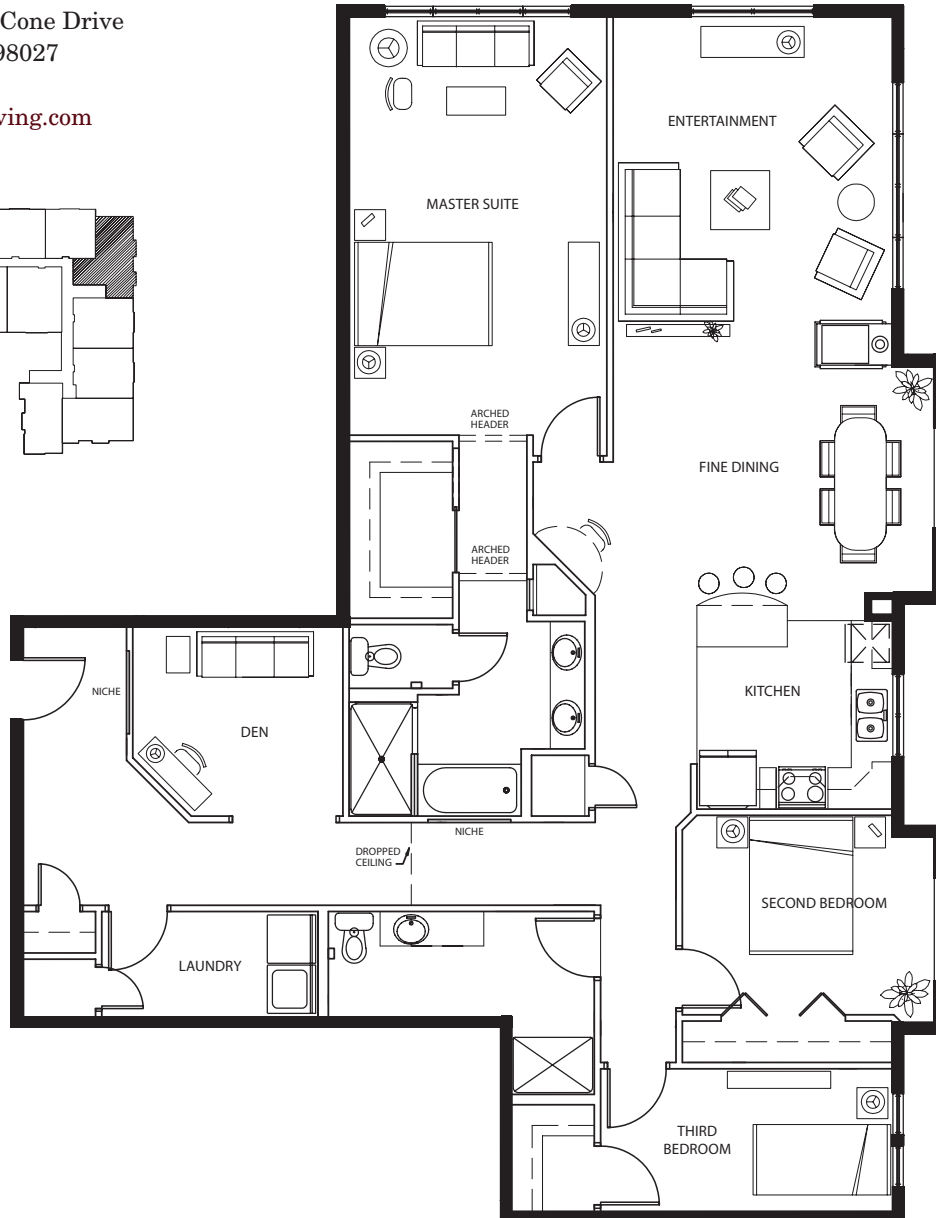

BENTLEY HOUSE

3 BEDROOMS + DEN
2 BATHROOMS
1,860 SQUARE FEET

HOME
403

2700 NW Pine Cone Drive
Issaquah, WA 98027
425.505.3792
bentleyhouseliving.com

These plans are for marketing purposes only. Bentley House reserves the right to modify the interior and exterior design specifications, location, size, design features, services, amenities and pricing without prior notice. All dimensions and square footages are approximate and modifications may vary by unit.