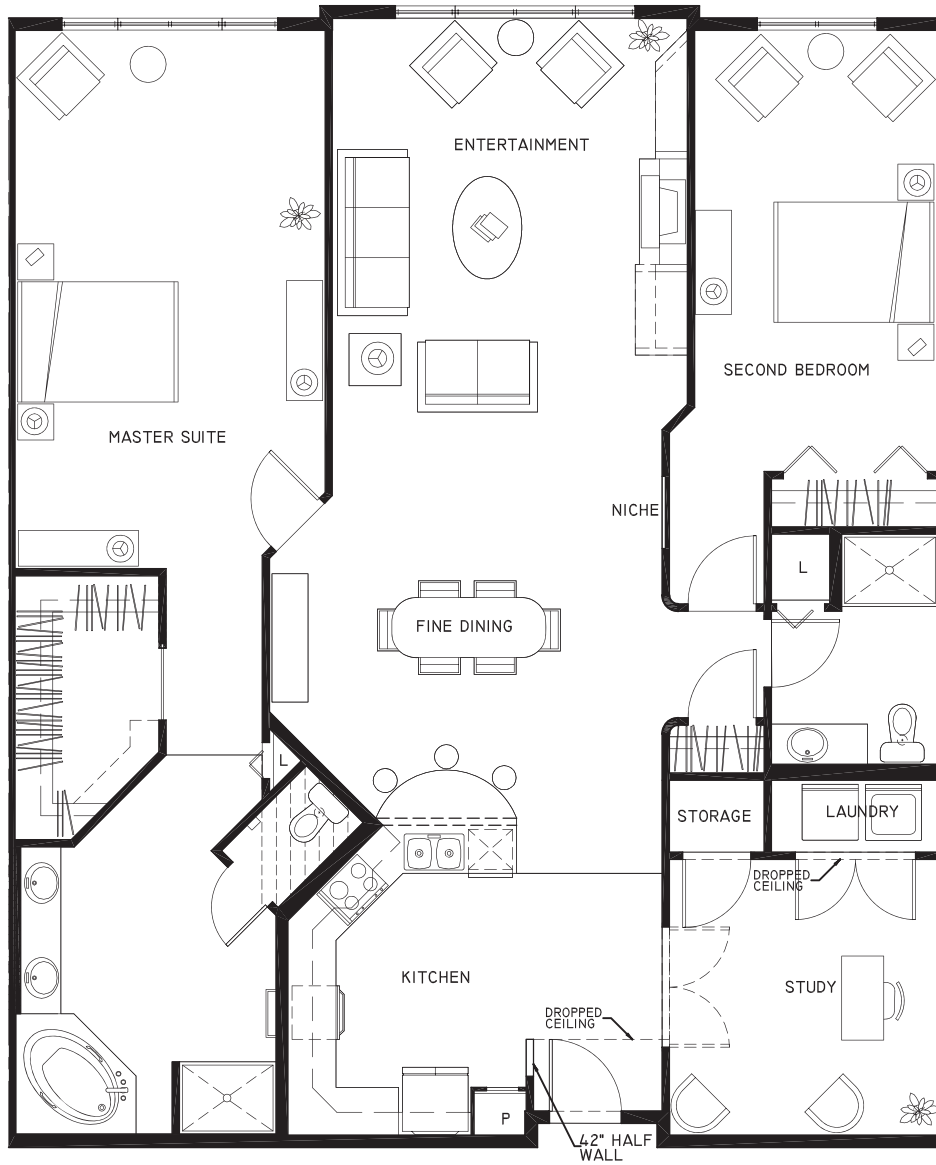

BENTLEY HOUSE

2700 NW Pine Cone Drive
Issaquah, WA 98027
425.505.3792
bentleyhouseliving.com

2 BEDROOMS + DEN
2 BATHROOMS
1863 SQUARE FEET

HOMES
202
302
402

These plans are for marketing purposes only. Bentley House reserves the right to modify the interior and exterior design specifications, location, size, design features, services, amenities and pricing without prior notice. All dimensions and square footages are approximate and modifications may vary by unit.