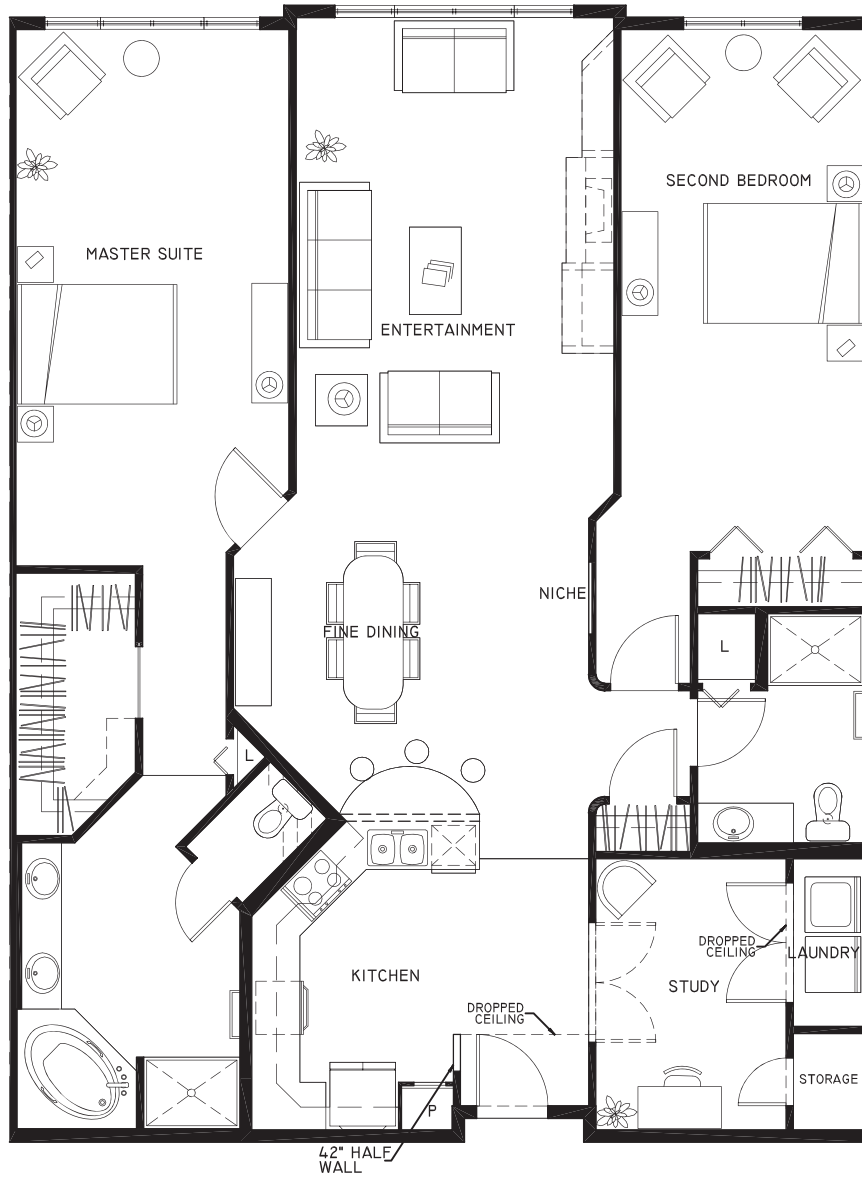

# BENTLEY HOUSE

2700 NW Pine Cone Drive  
Issaquah, WA 98027  
425.505.3792  
[bentleyhouseliving.com](http://bentleyhouseliving.com)

2 BEDROOMS + DEN  
2 BATHROOMS  
1694 SQUARE FEET

HOME  
101

These plans are for marketing purposes only. Bentley House reserves the right to modify the interior and exterior design specifications, location, size, design features, services, amenities and pricing without prior notice. All dimensions and square footages are approximate and modifications may vary by unit.