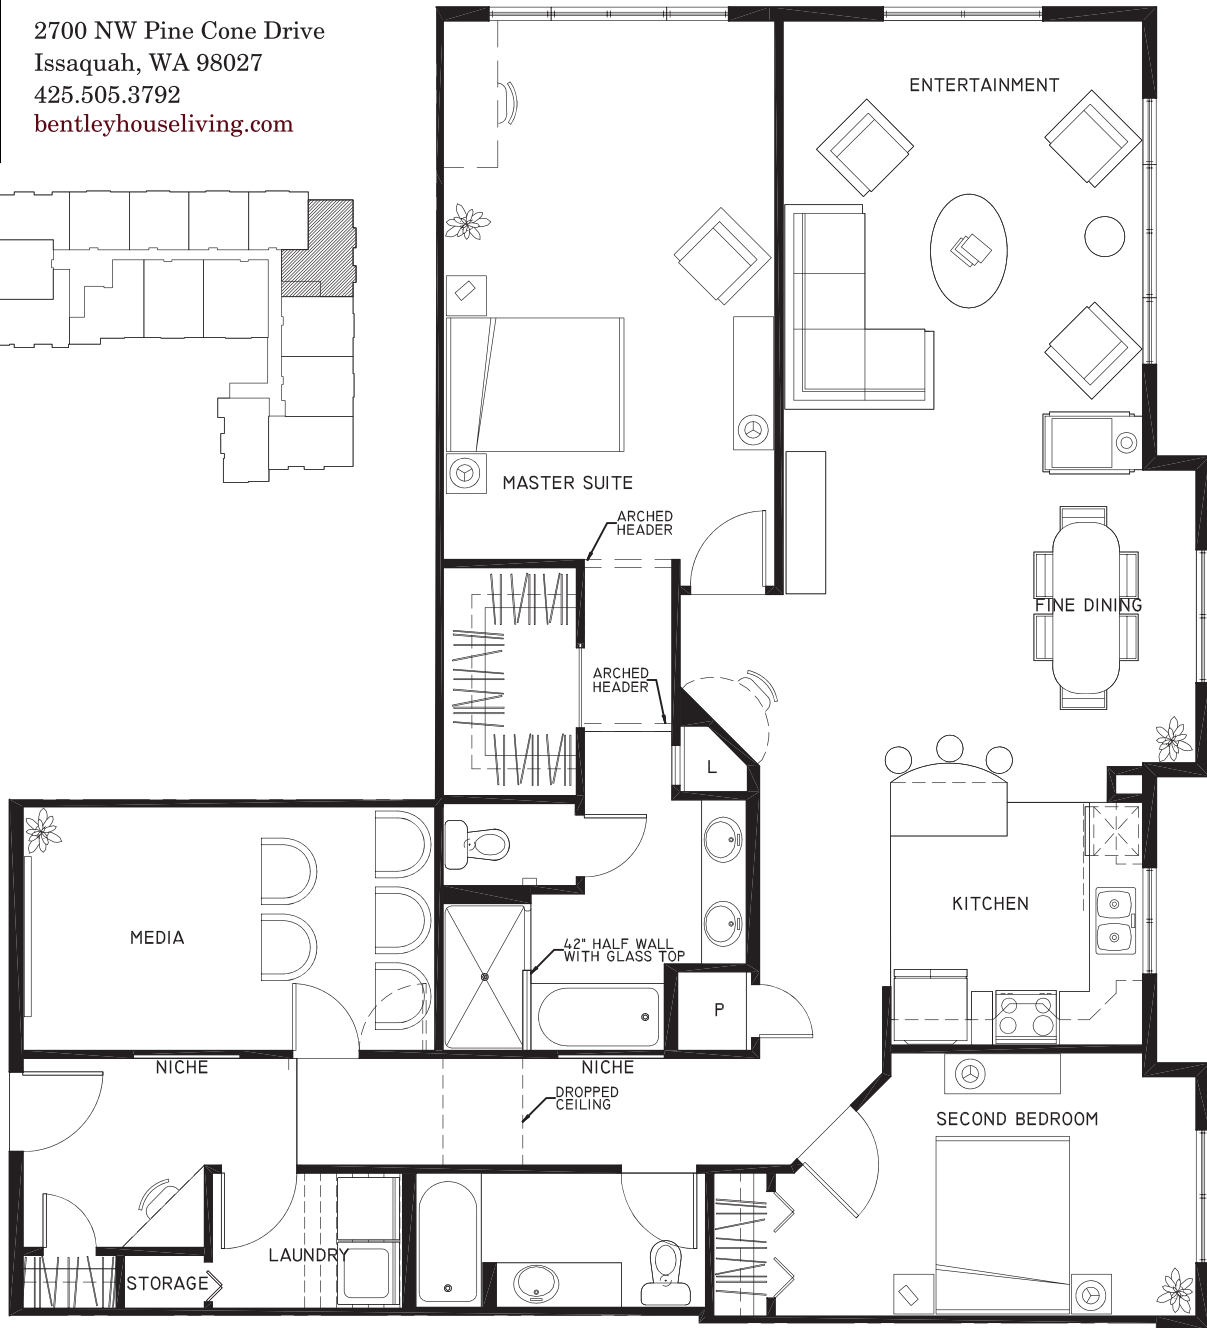

# BENTLEY HOUSE

2 BEDROOMS + DEN  
2 BATHROOMS  
1682 SQUARE FEET

HOME  
207

2700 NW Pine Cone Drive  
Issaquah, WA 98027  
425.505.3792  
[bentleyhouseliving.com](http://bentleyhouseliving.com)

These plans are for marketing purposes only. Bentley House reserves the right to modify the interior and exterior design specifications, location, size, design features, services, amenities and pricing without prior notice. All dimensions and square footages are approximate and modifications may vary by unit.