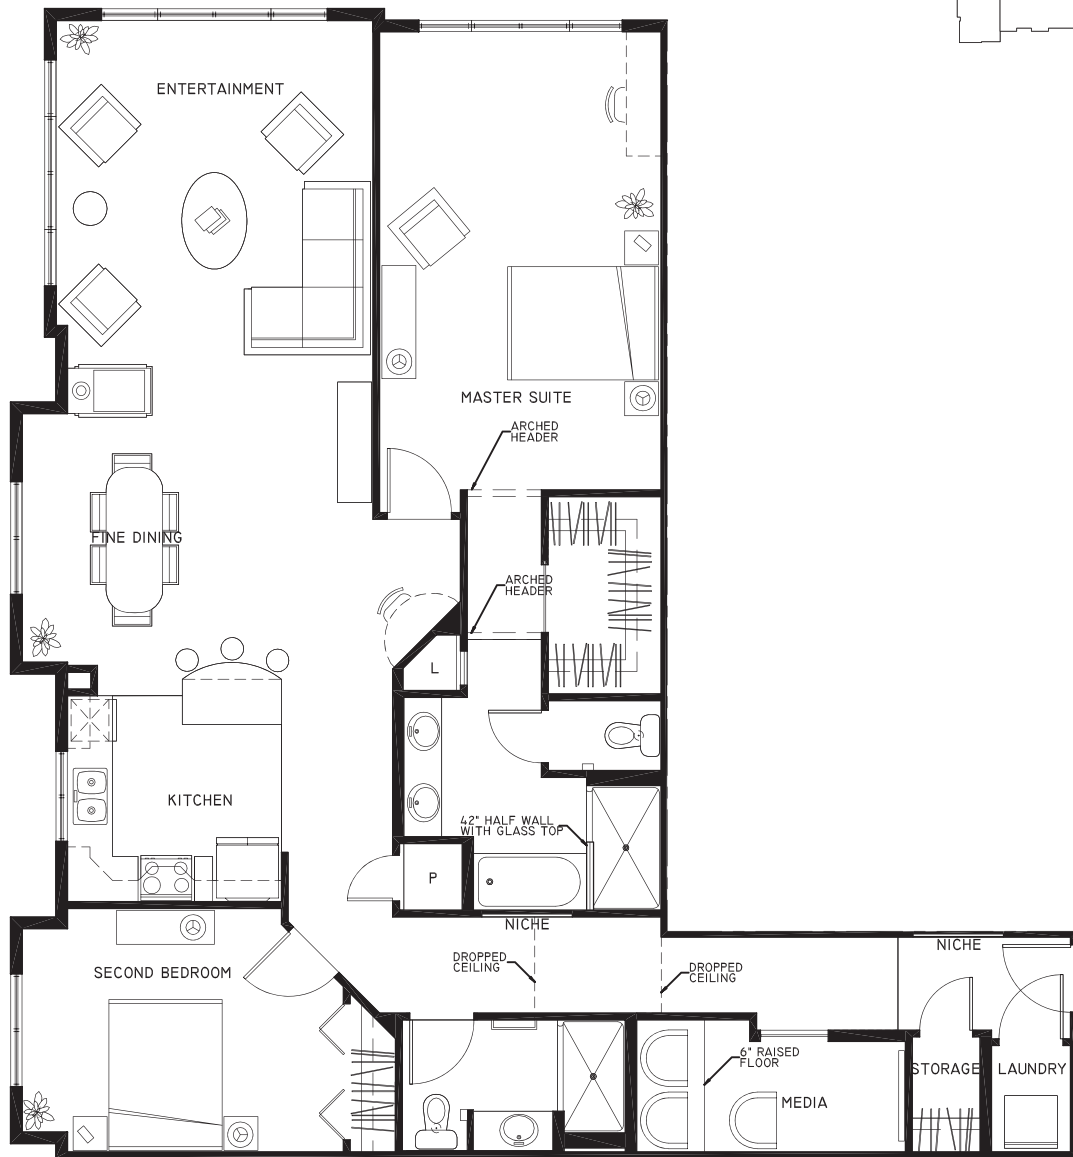

BENTLEY HOUSE

2700 NW Pine Cone Drive
Issaquah, WA 98027
425.505.3792
bentleyhouseliving.com

2 BEDROOMS + DEN
2 BATHROOMS
1600 SQUARE FEET

HOMES
214
314
410

These plans are for marketing purposes only. Bentley House reserves the right to modify the interior and exterior design specifications, location, size, design features, services, amenities and pricing without prior notice. All dimensions and square footages are approximate and modifications may vary by unit.