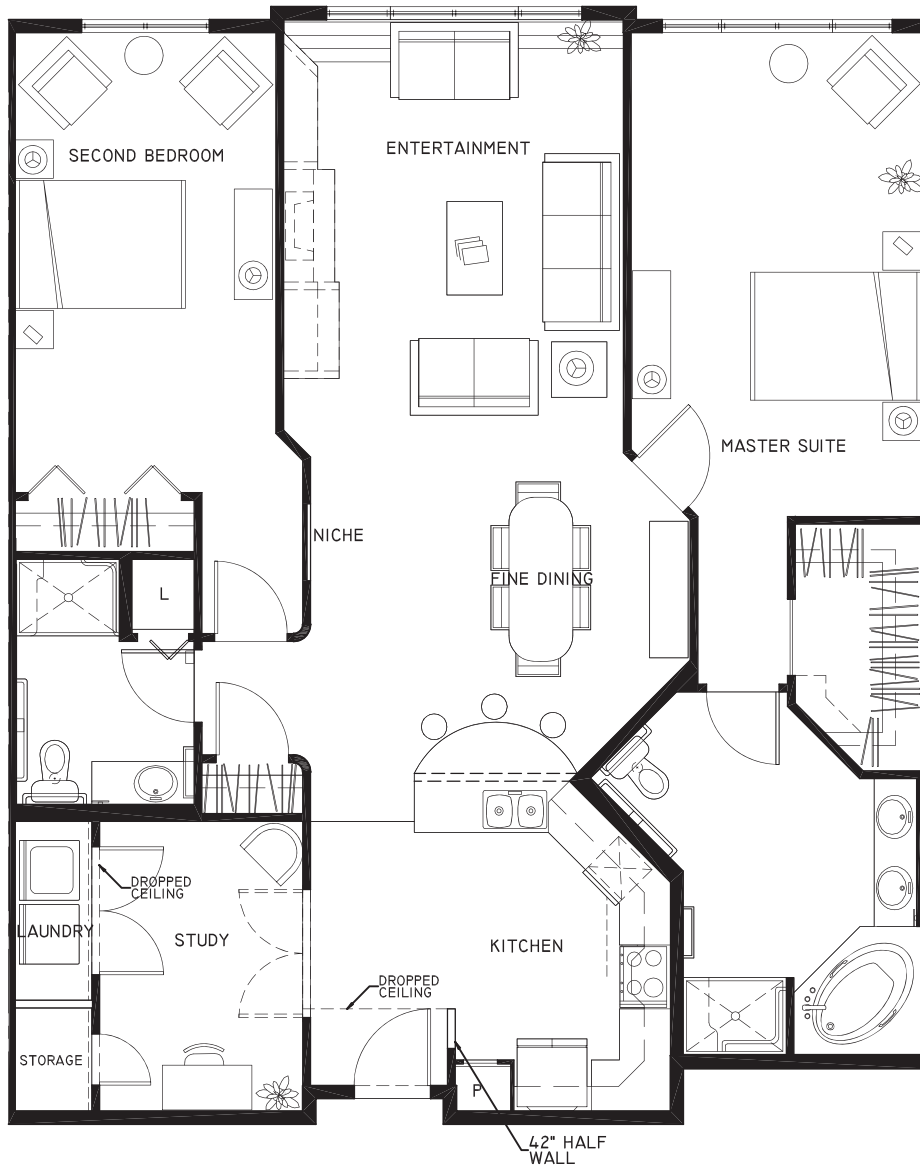

# BENTLEY HOUSE

2 BEDROOMS + DEN  
2 BATHROOMS  
1535 SQUARE FEET

HOME  
105

2700 NW Pine Cone Drive  
Issaquah, WA 98027  
425.505.3792  
[bentleyhouseliving.com](http://bentleyhouseliving.com)

These plans are for marketing purposes only. Bentley House reserves the right to modify the interior and exterior design specifications, location, size, design features, services, amenities and pricing without prior notice. All dimensions and square footages are approximate and modifications may vary by unit.