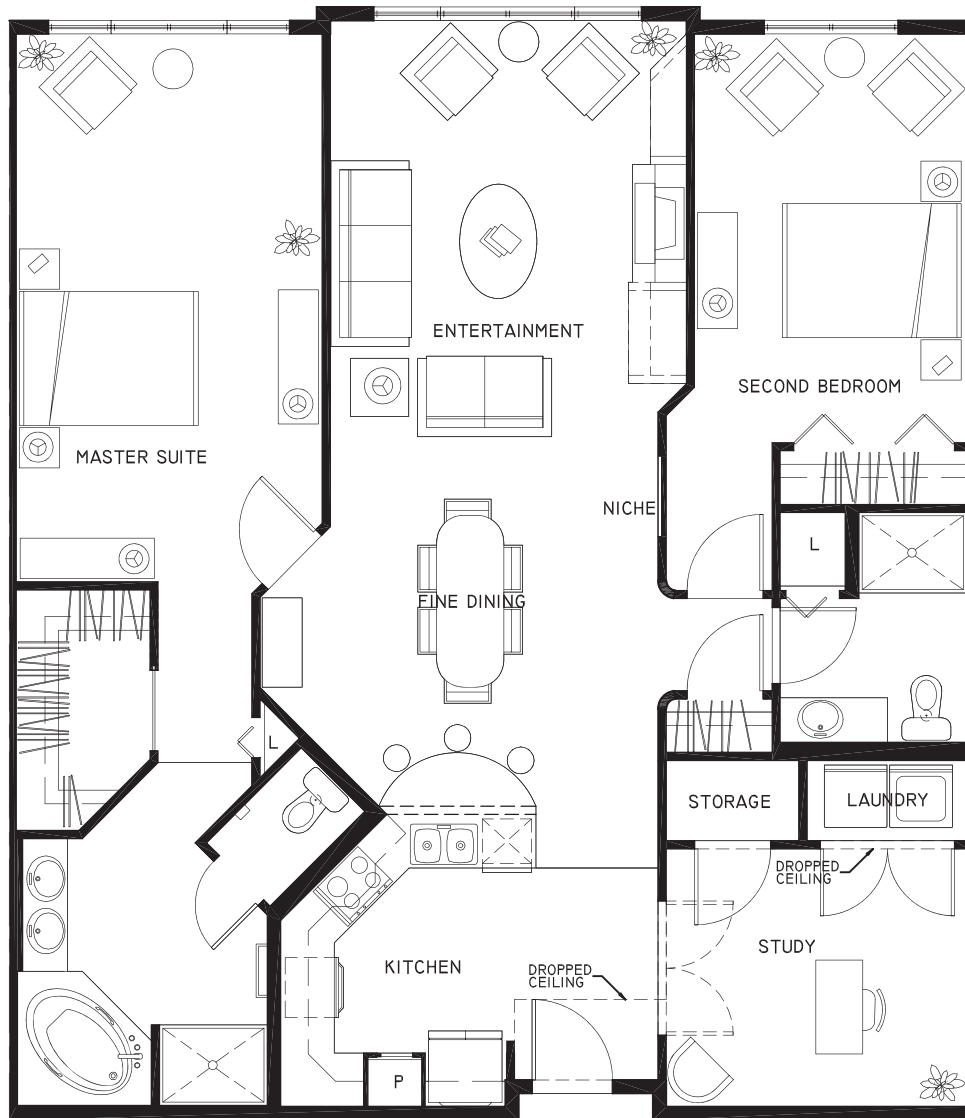

# BENTLEY HOUSE

2700 NW Pine Cone Drive  
Issaquah, WA 98027  
425.505.3792  
[bentleyhouseliving.com](http://bentleyhouseliving.com)

2 BEDROOM + DEN  
2 BATHROOMS  
1478 SQUARE FEET

HOMES  
213  
313  
409

These plans are for marketing purposes only. Bentley House reserves the right to modify the interior and exterior design specifications, location, size, design features, services, amenities and pricing without prior notice. All dimensions and square footages are approximate and modifications may vary by unit.