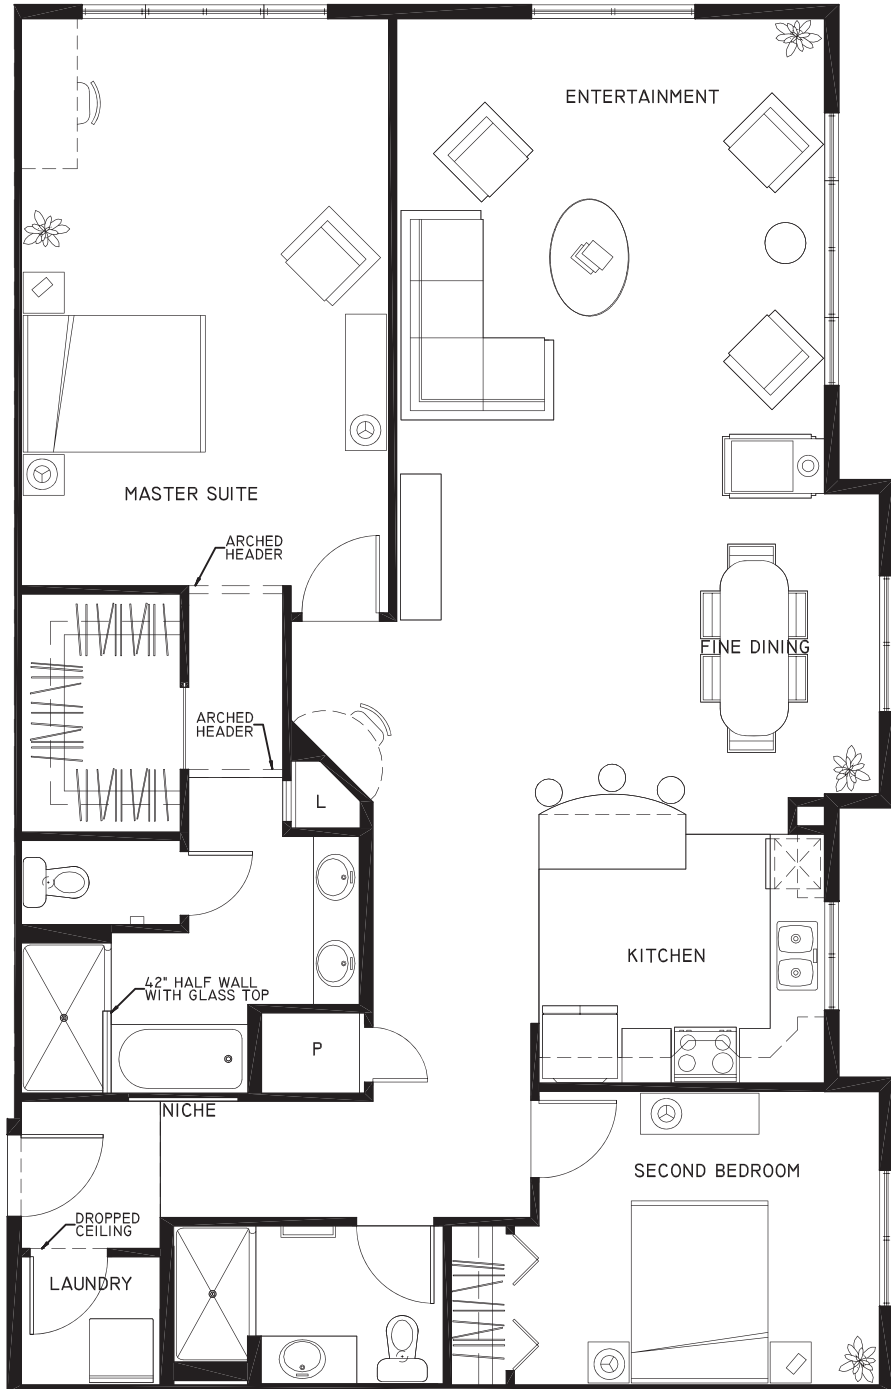

# BENTLEY HOUSE

2700 NW Pine Cone Drive  
Issaquah, WA 98027  
425.505.3792  
[bentleyhouseliving.com](http://bentleyhouseliving.com)

2 BEDROOMS  
2 BATHROOMS  
1580 SQUARE FEET

HOMES  
204  
304

These plans are for marketing purposes only. Bentley House reserves the right to modify the interior and exterior design specifications, location, size, design features, services, amenities and pricing without prior notice. All dimensions and square footages are approximate and modifications may vary by unit.