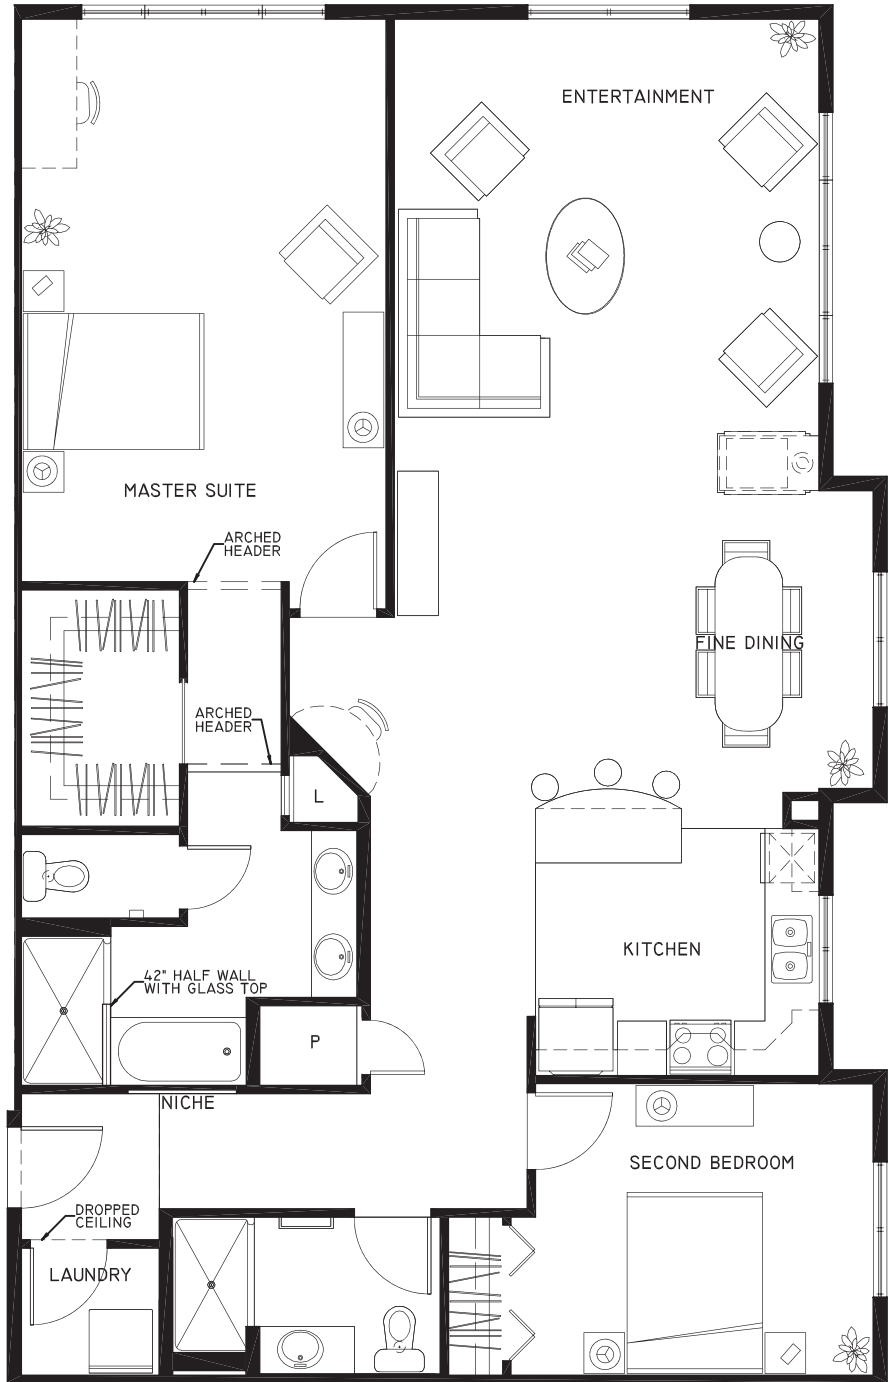

BENTLEY HOUSE

2700 NW Pine Cone Drive
Issaquah, WA 98027
425.505.3792
bentleyhouseliving.com

2 BEDROOMS
2 BATHROOMS
1580 SQUARE FEET

HOME
104

These plans are for marketing purposes only. Bentley House reserves the right to modify the interior and exterior design specifications, location, size, design features, services, amenities and pricing without prior notice. All dimensions and square footages are approximate and modifications may vary by unit.