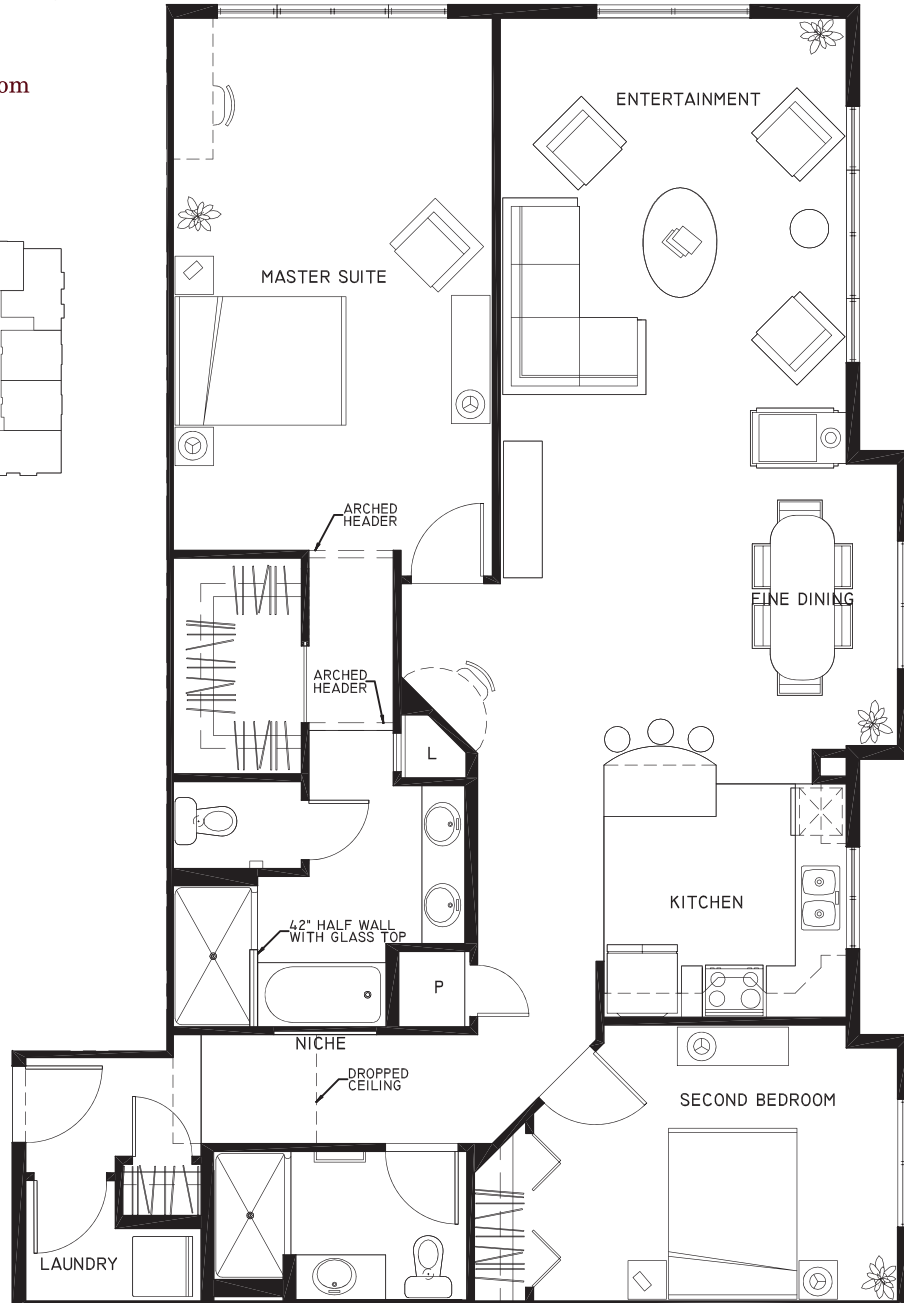

BENTLEY HOUSE

2700 NW Pine Cone Drive
Issaquah, WA 98027
425.505.3792
bentleyhouseliving.com

2 BEDROOMS
2 BATHROOMS
1476 SQUARE FEET

HOMES
212
312
408

These plans are for marketing purposes only. Bentley House reserves the right to modify the interior and exterior design specifications, location, size, design features, services, amenities and pricing without prior notice. All dimensions and square footages are approximate and modifications may vary by unit.