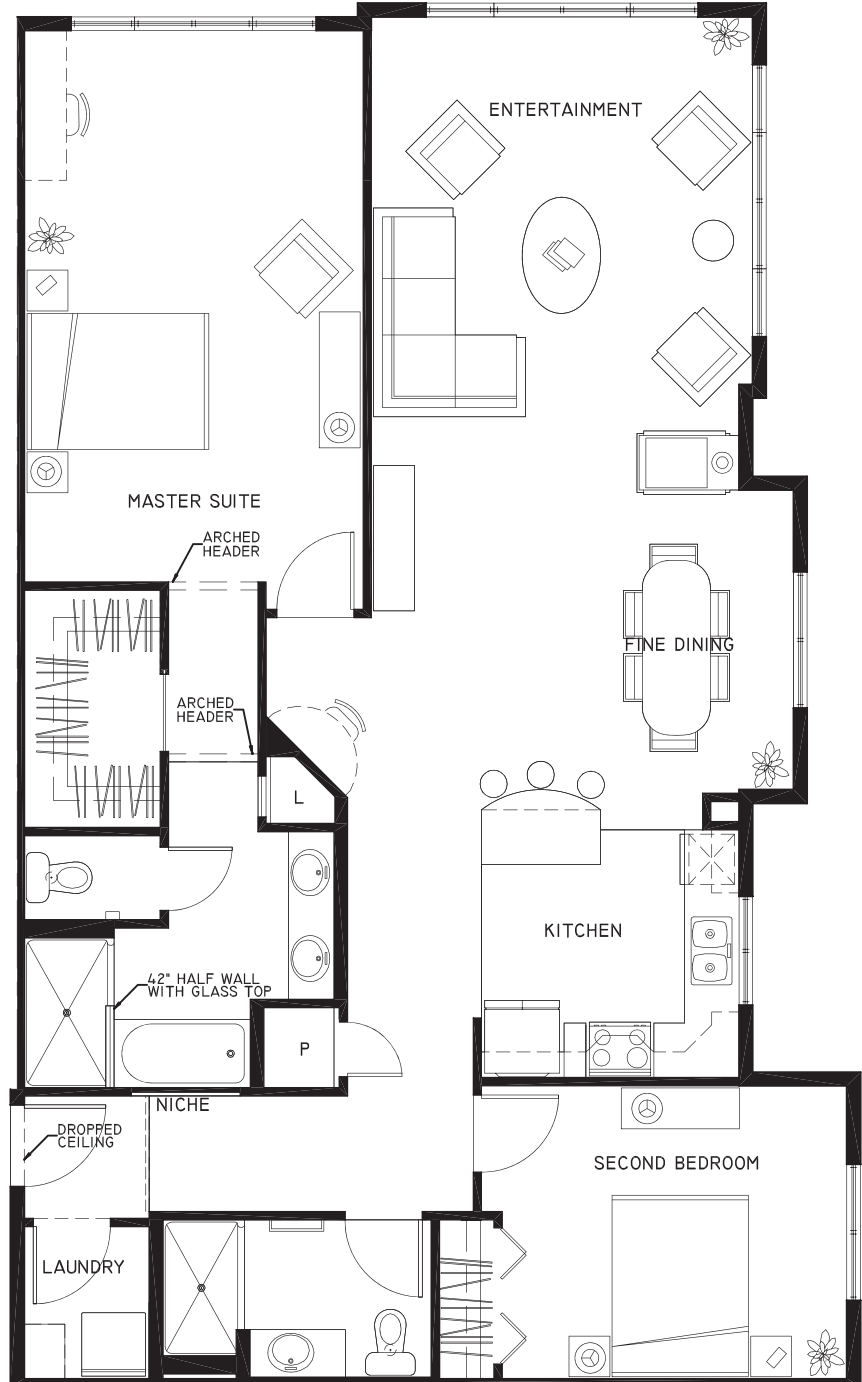

BENTLEY HOUSE

2700 NW Pine Cone Drive
Issaquah, WA 98027
425.505.3792
bentleyhouseliving.com

2 BEDROOMS
2 BATHROOMS
1444 SQUARE FEET

HOMES
203
303

These plans are for marketing purposes only. Bentley House reserves the right to modify the interior and exterior design specifications, location, size, design features, services, amenities and pricing without prior notice. All dimensions and square footages are approximate and modifications may vary by unit.