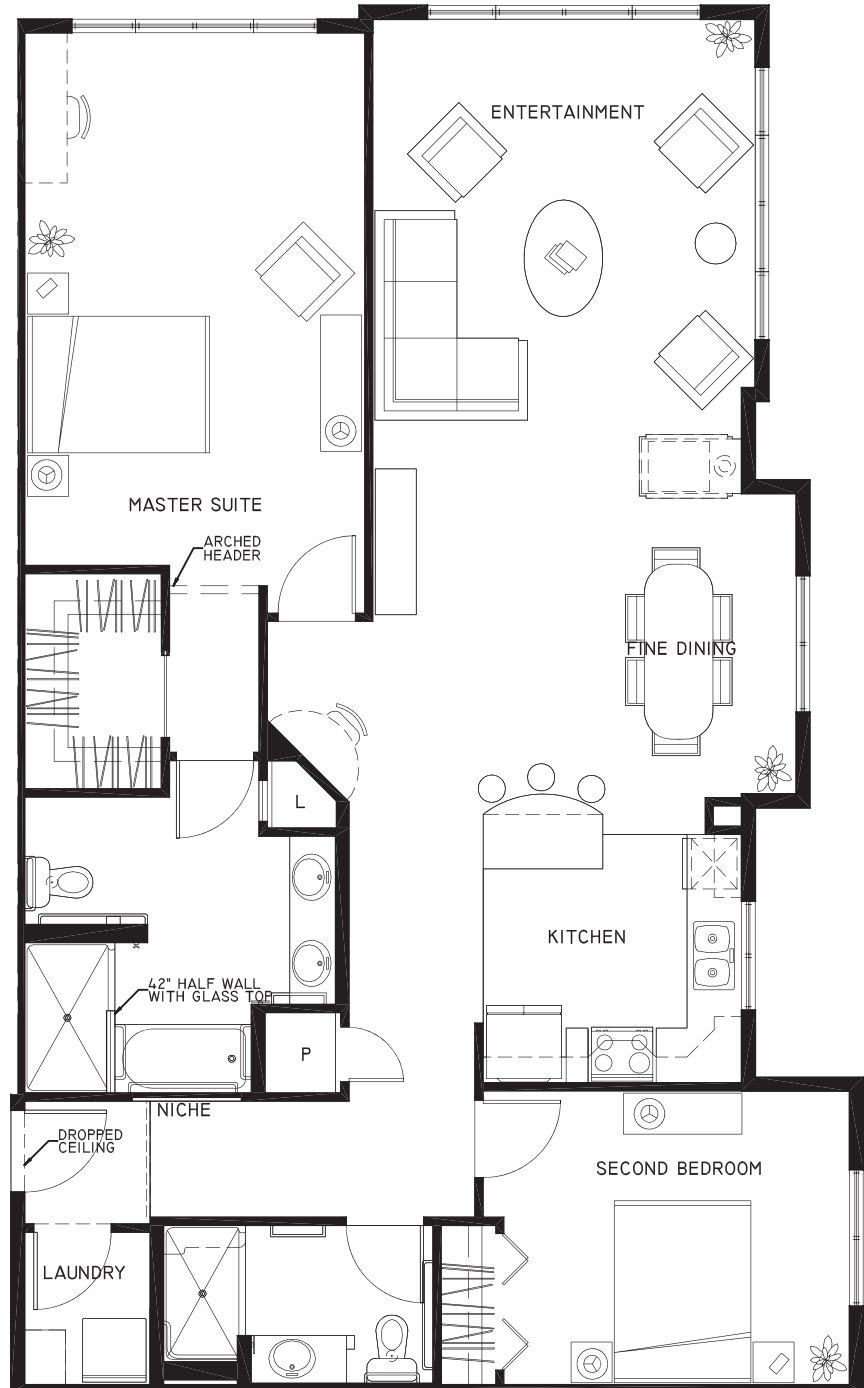

BENTLEY HOUSE

2700 NW Pine Cone Drive
Issaquah, WA 98027
425.505.3792
bentleyhouseliving.com

2 BEDROOMS
2 BATHROOMS
1444 SQUARE FEET

HOME
103

These plans are for marketing purposes only. Bentley House reserves the right to modify the interior and exterior design specifications, location, size, design features, services, amenities and pricing without prior notice. All dimensions and square footages are approximate and modifications may vary by unit.