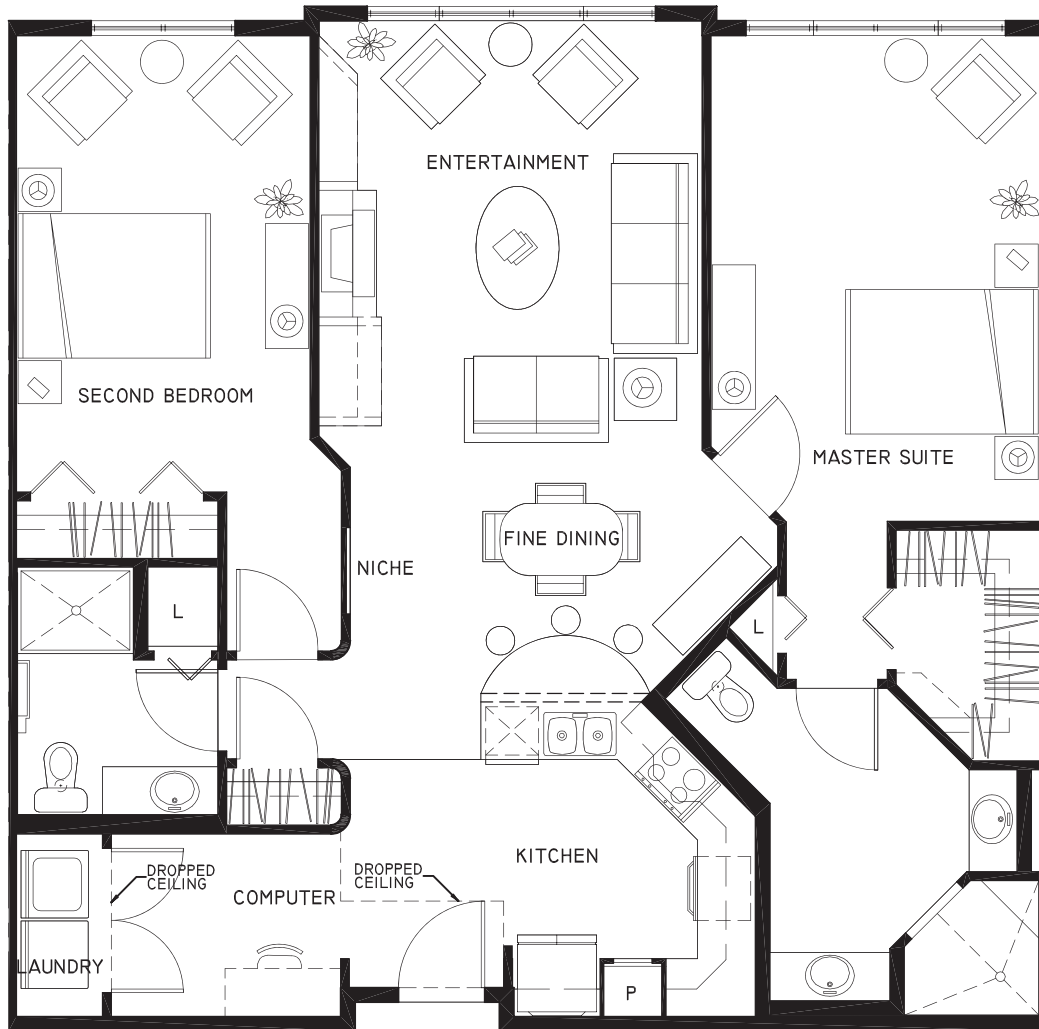

BENTLEY HOUSE

2700 NW Pine Cone Drive
Issaquah, WA 98027
425.505.3792
bentleyhouseliving.com

2 BEDROOMS
2 BATHROOMS
1262 SQUARE FEET

HOMES
208, 209
210, 211
308, 309
310, 311
404, 405
406, 407

These plans are for marketing purposes only. Bentley House reserves the right to modify the interior and exterior design specifications, location, size, design features, services, amenities and pricing without prior notice. All dimensions and square footages are approximate and modifications may vary by unit.